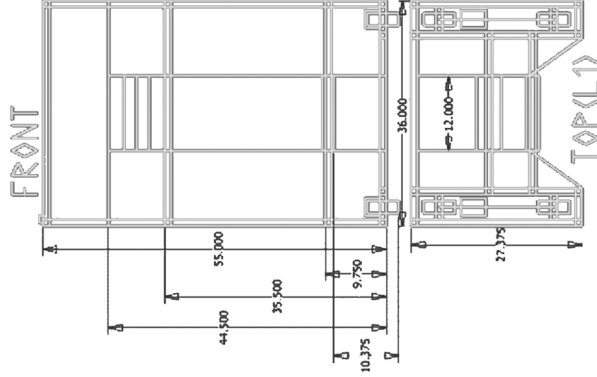

AT THE 2009 BUCKEYE REGIONAL

PLACED 18TH IN ELIMINATION ROUNDS

ADVANCED TO FINALS ROUND

AWARDED ROOKIE ALL STAR

AWARDED HIGHEST ROOKIE SEED

AWARDED DIGITAL FUSION'S MOST ENERGETIC ROOKIE

WEIGHT:

118 pounds