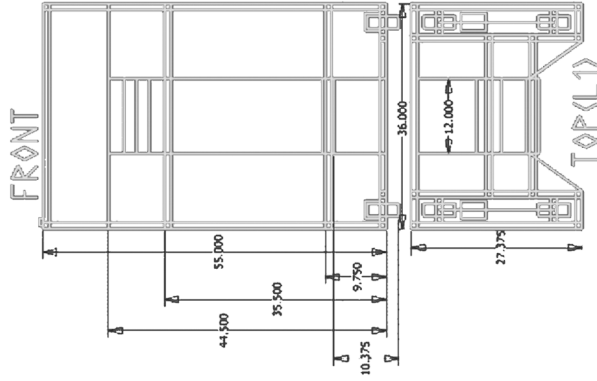

PLACED 18TH IN ELIMINATION ROUNDS

ADVANCED TO FINALS ROUND

AWARDED ROOKIE ALL STAR

AWARDED HIGHEST ROOKIE SEED

AWARDED DIGITAL FUSION'S MOST ENERGETIC ROOKIE

WEIGHT:

118 pounds

STRATEGY: